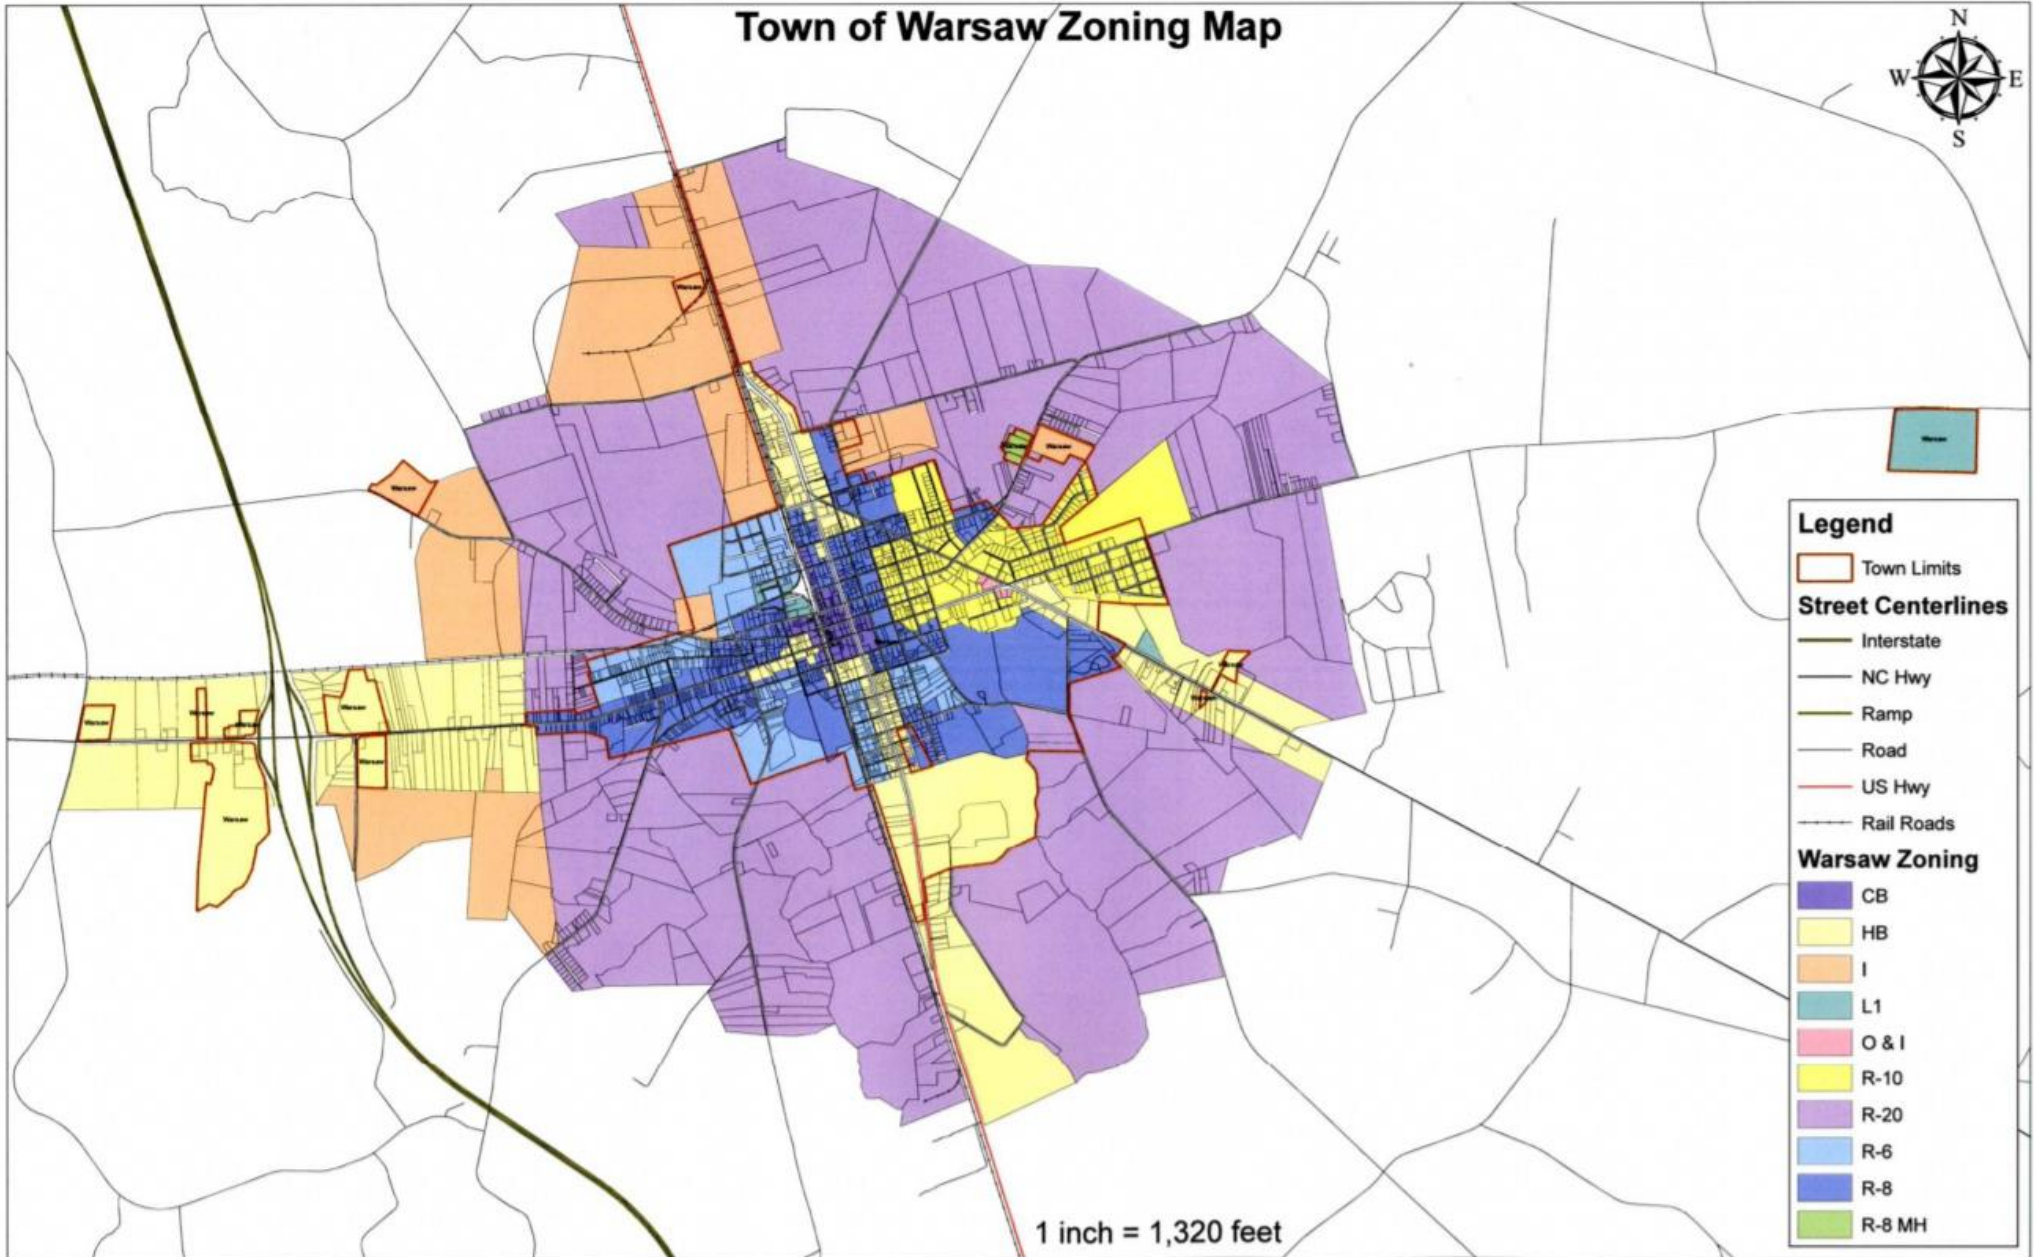

# Town of Warsaw Zoning Map

- Legend**
- Town Limits
  - Street Centerlines**
    - Interstate
    - NC Hwy
    - Ramp
    - Road
    - US Hwy
    - Rail Roads
  - Warsaw Zoning**
    - CB
    - HB
    - I
    - L1
    - O & I
    - R-10
    - R-20
    - R-6
    - R-8
    - R-8 MH

1 inch = 1,320 feet