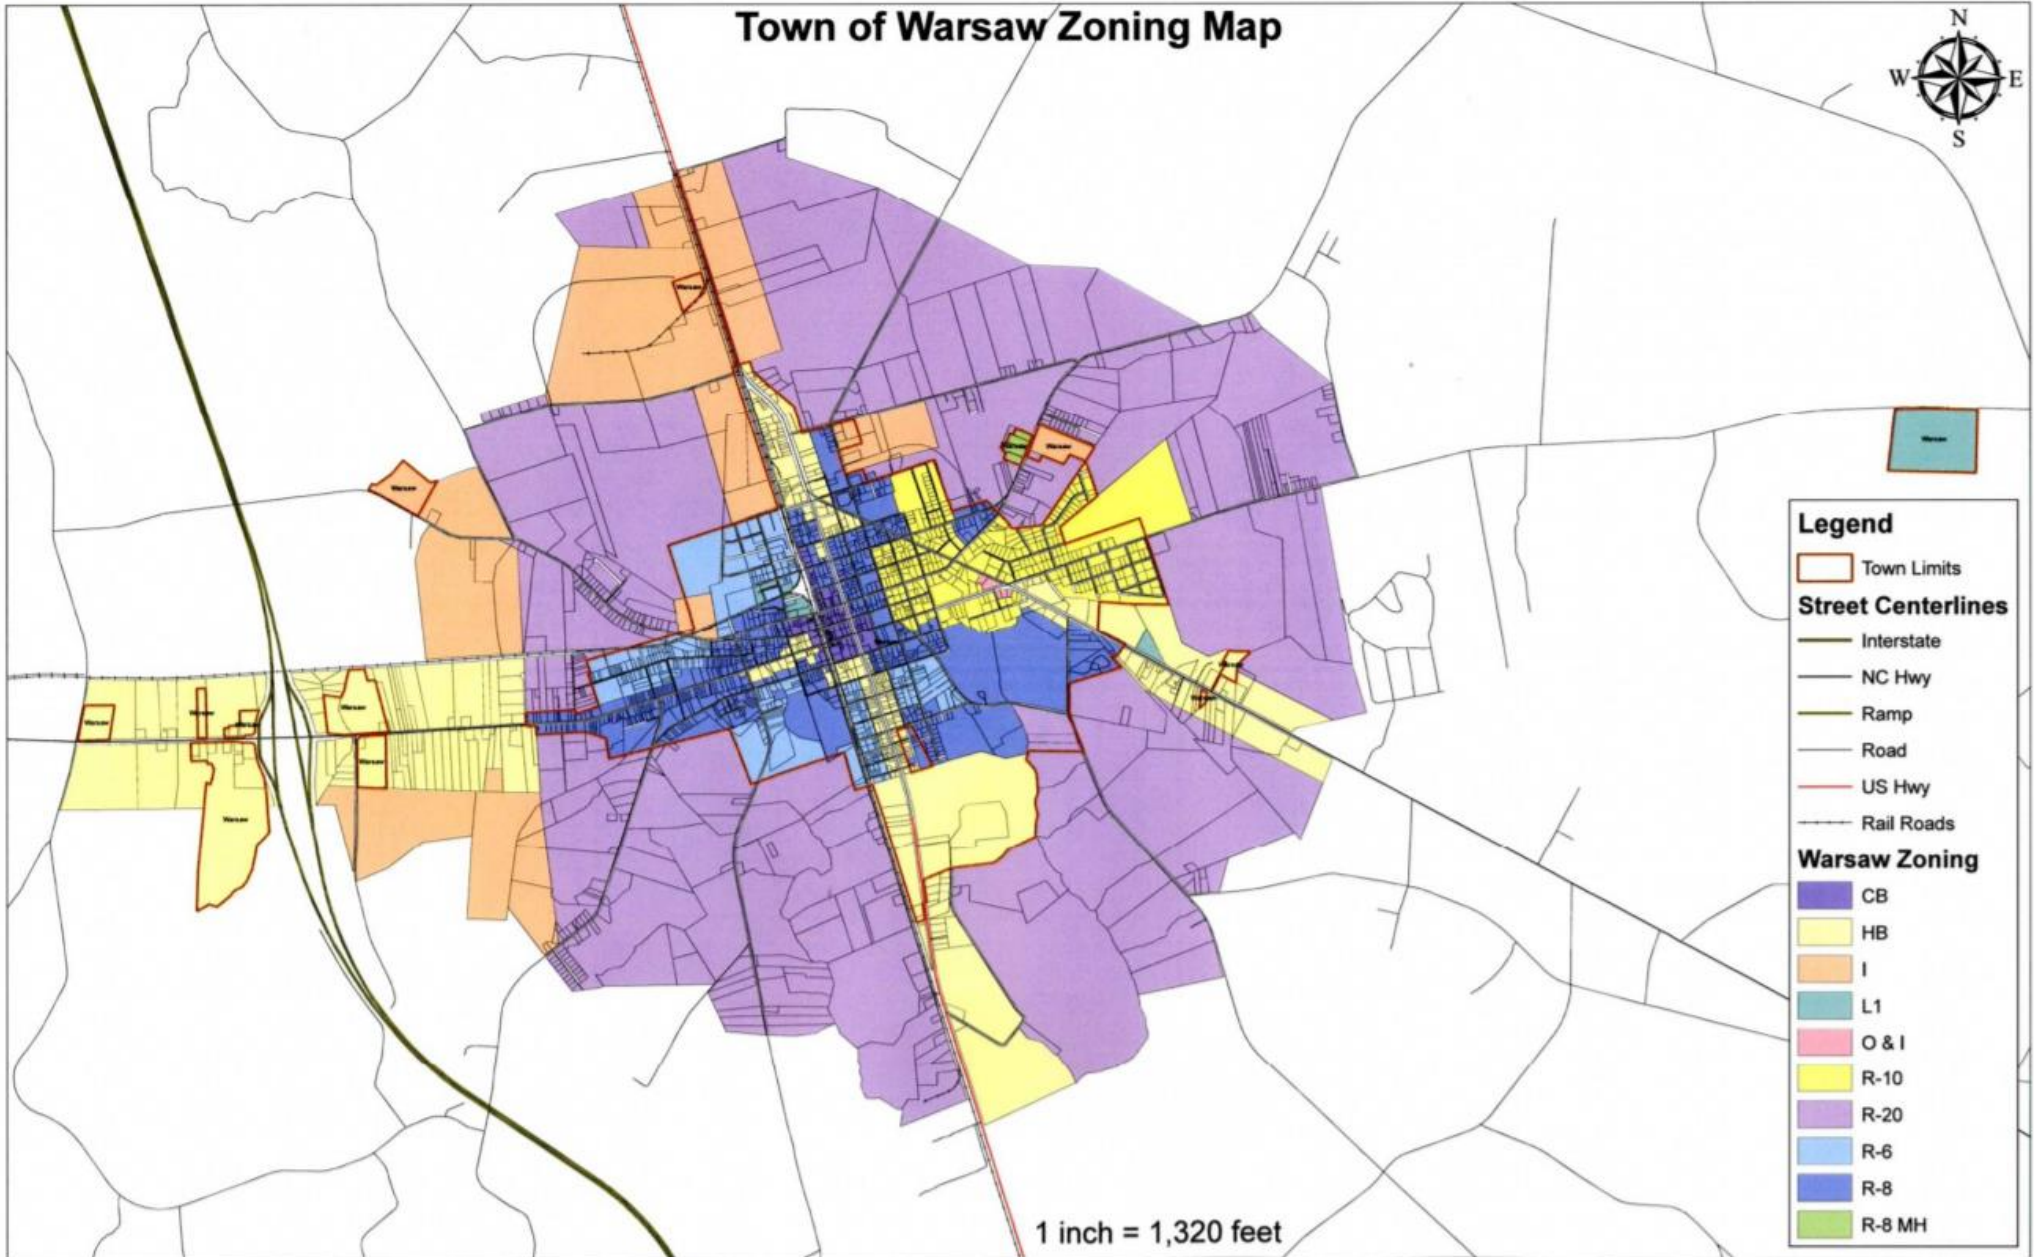

Town of Warsaw Zoning Map

- Legend**
- Town Limits
 - Street Centerlines**
 - Interstate
 - NC Hwy
 - Ramp
 - Road
 - US Hwy
 - Rail Roads
 - Warsaw Zoning**
 - CB
 - HB
 - I
 - L1
 - O & I
 - R-10
 - R-20
 - R-6
 - R-8
 - R-8 MH